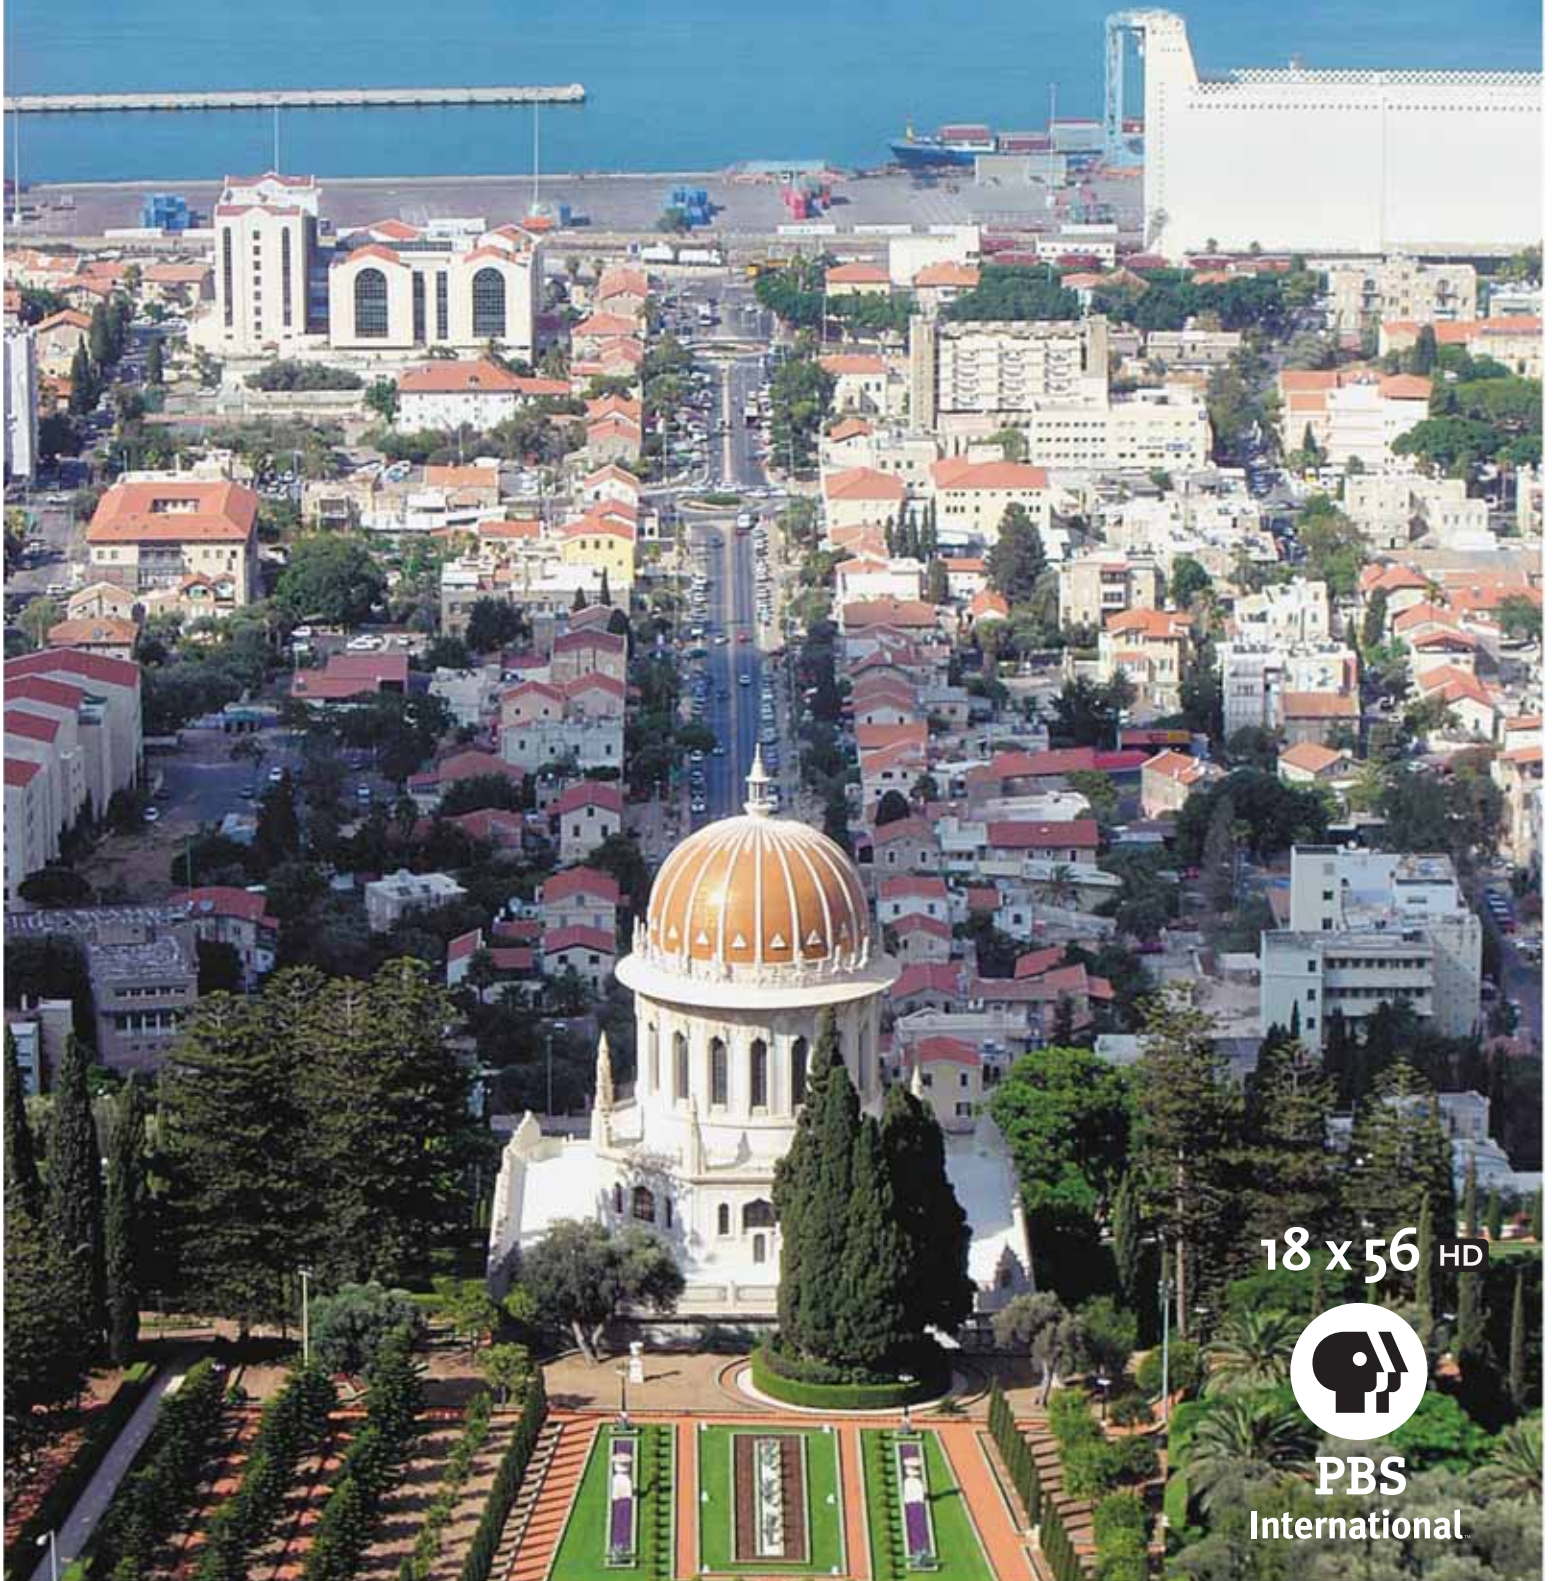

VISIONS

an Aerial Adventure

18 x 56 HD

PBS
International