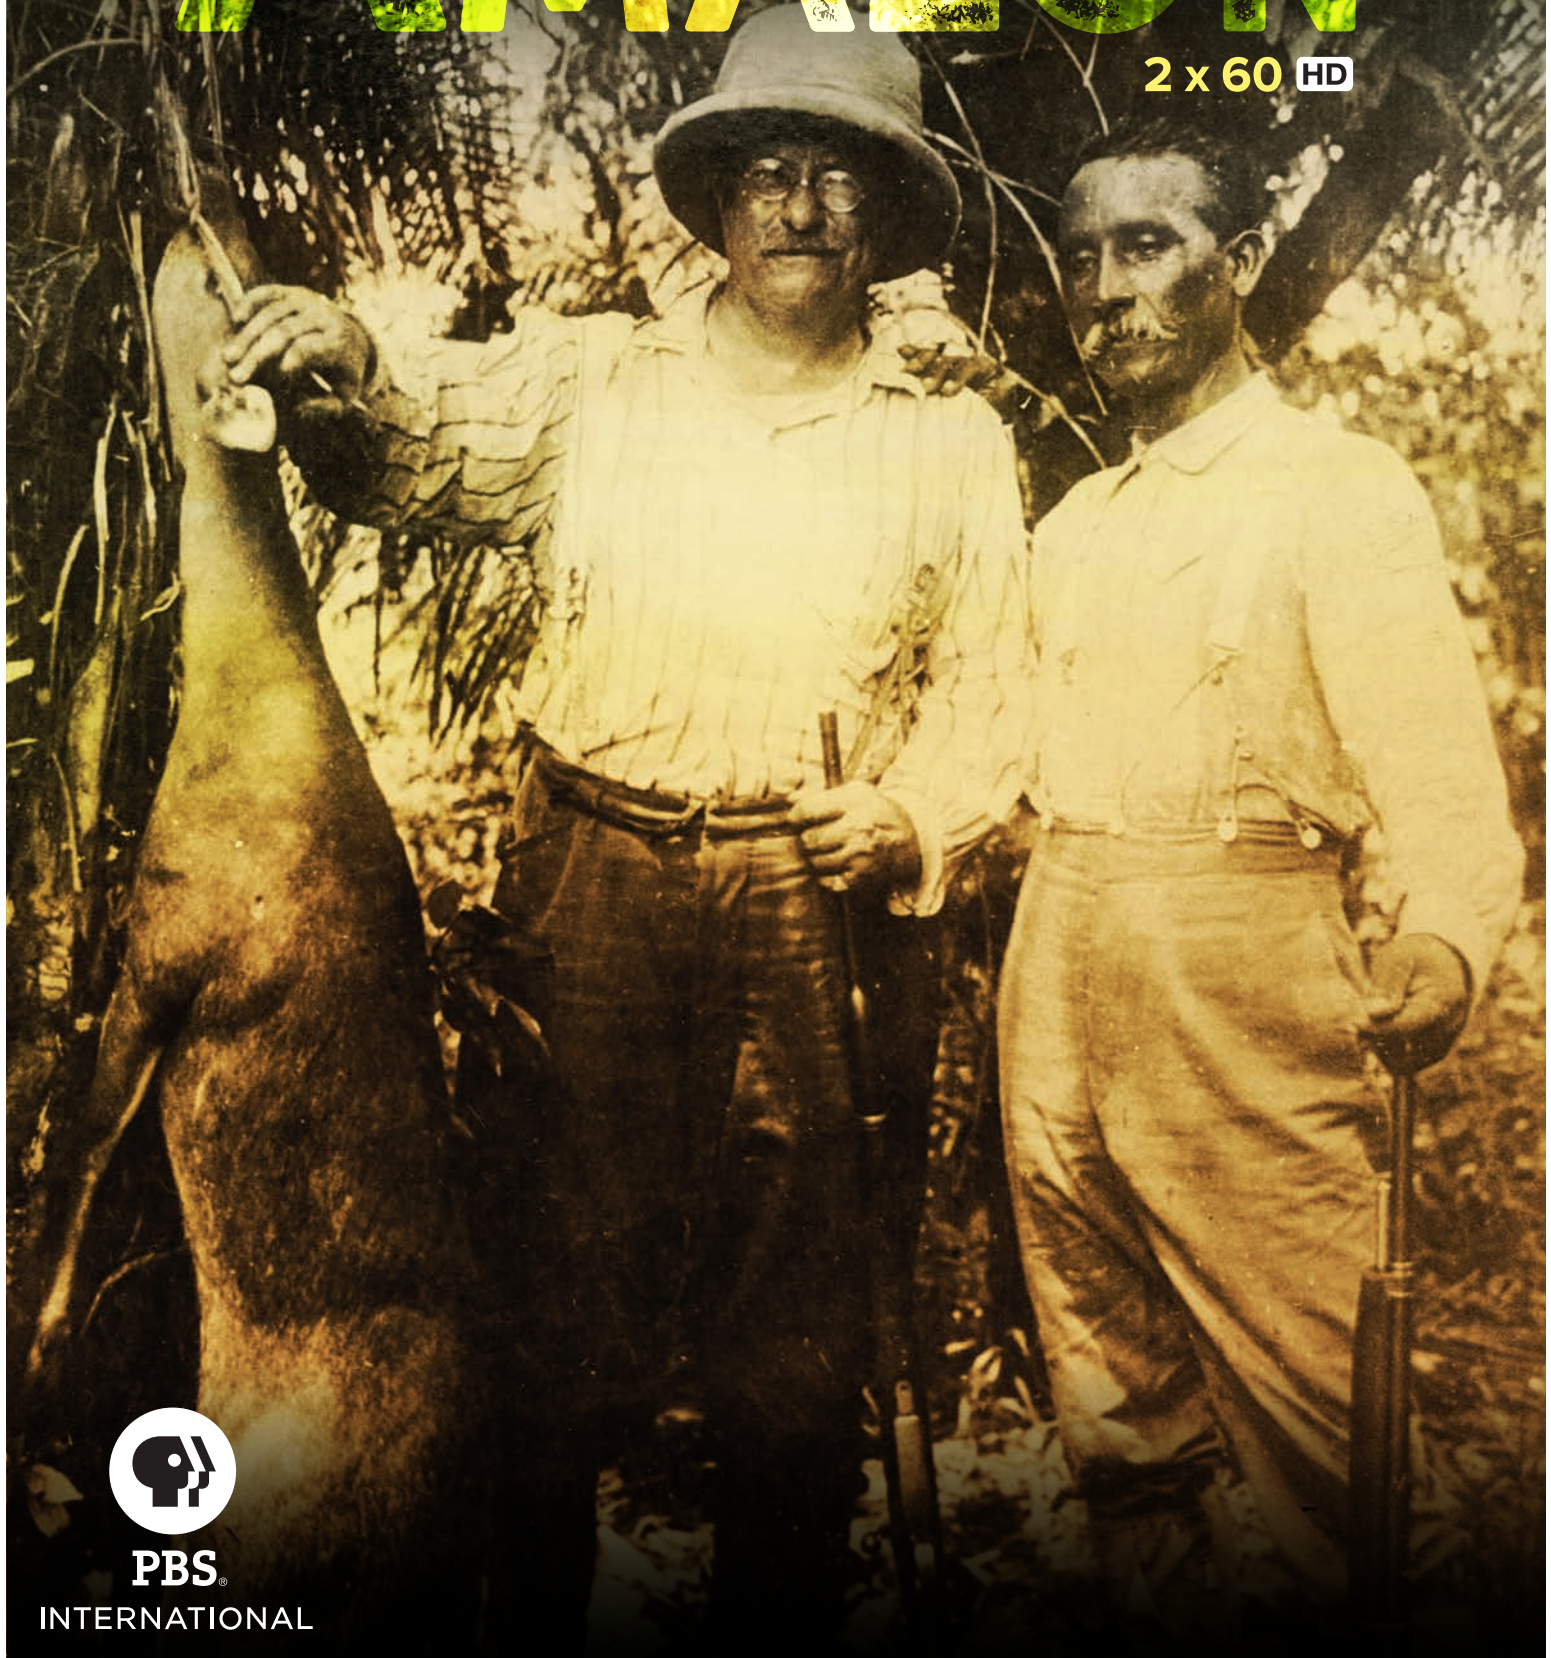

AMAZON

2 x 60 HD

PBS

INTERNATIONAL