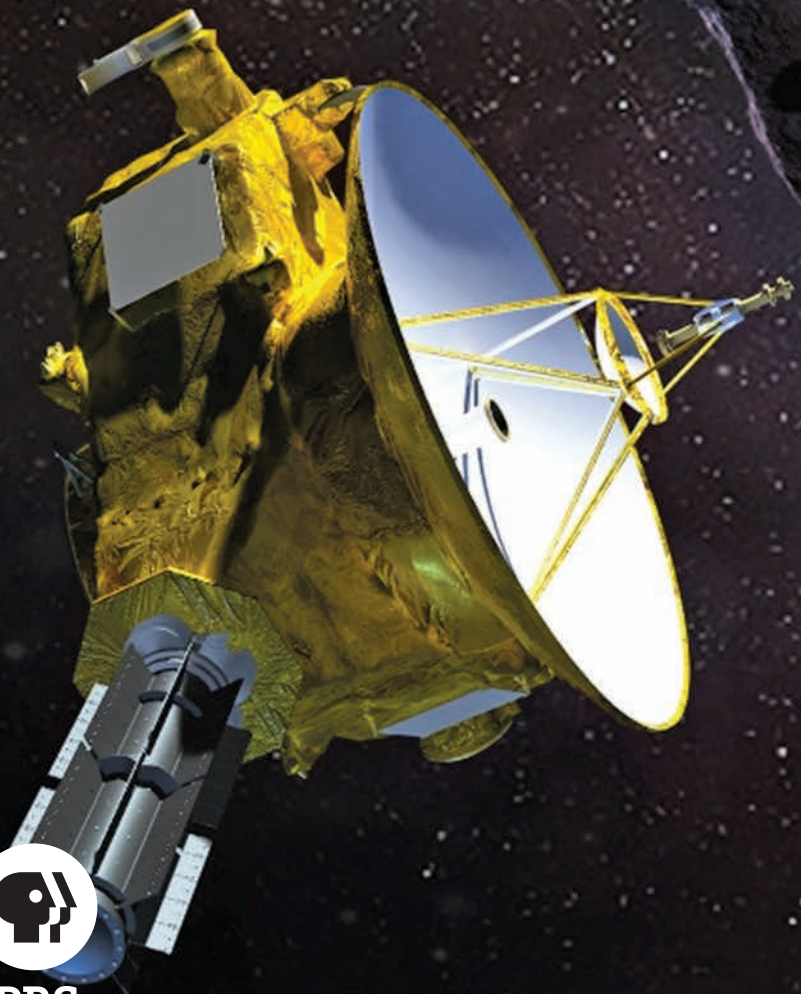

PLUTO AND BEYOND

1 x 60 HD

PBS®

INTERNATIONAL

PLUTO AND BEYOND

1 x 60 HD

CONTACT

Tom Koch, Vice President
PBS International
10 Guest Street
Boston, MA 02135 USA

TEL: +1.617.208.0735

jtkoch@pbs.org
pbsinternational.org

When the *New Horizons* spacecraft whizzed by Pluto in 2015, we Earthlings were dazzled by the breathtaking images it beamed home. They revealed a never-before-seen alien landscape—a world of mountains made of ice mixed with plains of frozen-solid methane and nitrogen. After more than two years of poring over the data, NASA has made remarkable new discoveries about everyone's favorite dwarf planet. But *New Horizons* didn't stop there. On New Year's Day 2019, the probe flew by an object known now as Ultima Thule, believed to be a primordial building block of the solar system. This is the most distant flyby in NASA's history—4 billion miles from Earth. NOVA takes action as NASA uncovers the secrets of what lies beyond Pluto.